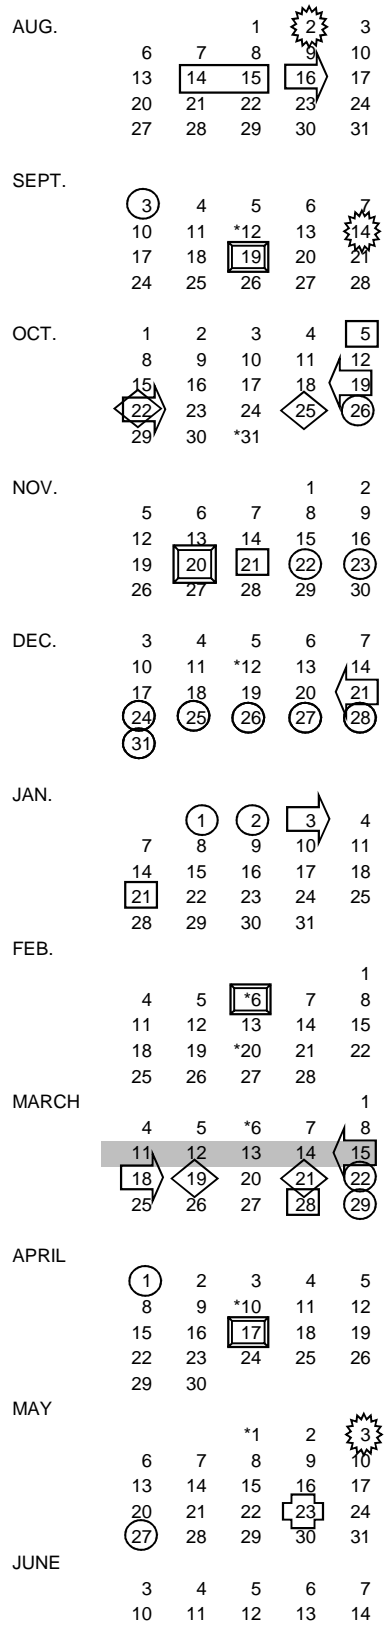

Treyner Community Schools

2012-13 School Calendar

Summary of Calendar:

Days in First Semester: 87
Days in Second Semester: 93

- ☐ In-service Day
- ☐ Holiday / Vacation Day
- ☐ Parent-Teacher Conference Day
- ☐ Quarter Begins
- ☐ Quarter Ends (1:30 p.m. dismissal)
- ☐ Last Day of School / End of 4th Qtr.
- ☐ Progress reports sent home

180 Student Days:
178 Classroom days
2 Parent-Teacher Conf. days

190 Teacher Days:
178 Classroom days
2 Parent-Teacher Conf. days
6 In-service days (+1 optional)
4 Holidays

4 extra days are included during the 3rd Quarter for snow days, state tournament days, etc... If we don't use all of these days, school will be dismissed prior to May 23rd.

Days by Quarter:
1st = 45   2nd = 42
3rd = 47   4th = 46

Date	Event
Aug. 2	Registration: 8 a.m. - 1 p.m. & 4 p.m. - 7 p.m.
Aug. 14	K-5 "Meet Your Teacher" night 4-6 p.m.
Aug. 14	6th Grade Orientation 6:00 p.m.
Aug. 14 -15	Teacher In-service Days
Aug. 16	First day of school - 3:30 dismissal
Sept. 3	Labor Day - No School
Sept. 12	1:00 Dismissal ~ In-service
Sept. 14	Homecoming (vs. Tri-Center)
Sept. 19	Progress reports sent home
Oct. 5	Teacher In-service - No School
Oct. 19	End of 1st Quarter - 2:00 dismissal
Oct. 22	Begin 2nd Quarter
Oct. 22 & 25	Parent - Teacher Conf. - 2:00 dismissal
Oct. 26	No School (PT Conf. Comp. Day)
Oct. 31	1:00 Dismissal ~ In-service
Nov. 20	Progress reports sent home
Nov. 21	Teacher In-service - No School
Nov. 22 & 23	Thanksgiving Vacation
Dec. 12	1:00 Dismissal ~ In-service
Dec. 21	End of 2nd Quarter - 2:00 dismissal
Dec. 24 - 31	Christmas Vacation
Jan. 1 & 2	Vacation
Jan. 3	School Resumes
Jan. 3	Begin 3rd Quarter
Jan. 21	Teacher In-service - No School
Feb. 6	Progress reports sent home
Feb. 6	1:00 Dismissal ~ In-service
Feb. 20	1:00 Dismissal ~ In-service
Mar. 6	1:00 Dismissal ~ In-service
Mar. 11-15	Iowa Assessment Tests (K-11)
Mar. 15	End of 3rd Quarter - 2:00 dismissal
Mar. 18	Begin 4th Quarter
Mar. 19 & 21	Parent - Teacher Conf. - 2:00 dismissal
Mar. 22	No School (PT Conf. Comp. Day)
Mar. 28	Teacher In-service - No School
Mar. 29 & Apr. 1	Easter Vacation
April 10	1:00 Dismissal ~ In-service
April 17	Progress reports sent home
May 1	1:00 Dismissal ~ In-service
May 3	Elementary Track Meet
May 8	Baccalaureate
May 10	Projected last day for Seniors
May 12	Graduation
May 23	Last day of school
May 27	Memorial Day

* 1:00 Dismissal for In-service:
Sept. 12 - Oct. 31 - Dec. 12 - Feb. 06
Feb. 20 - March 06 - Apr. 10 - May 01